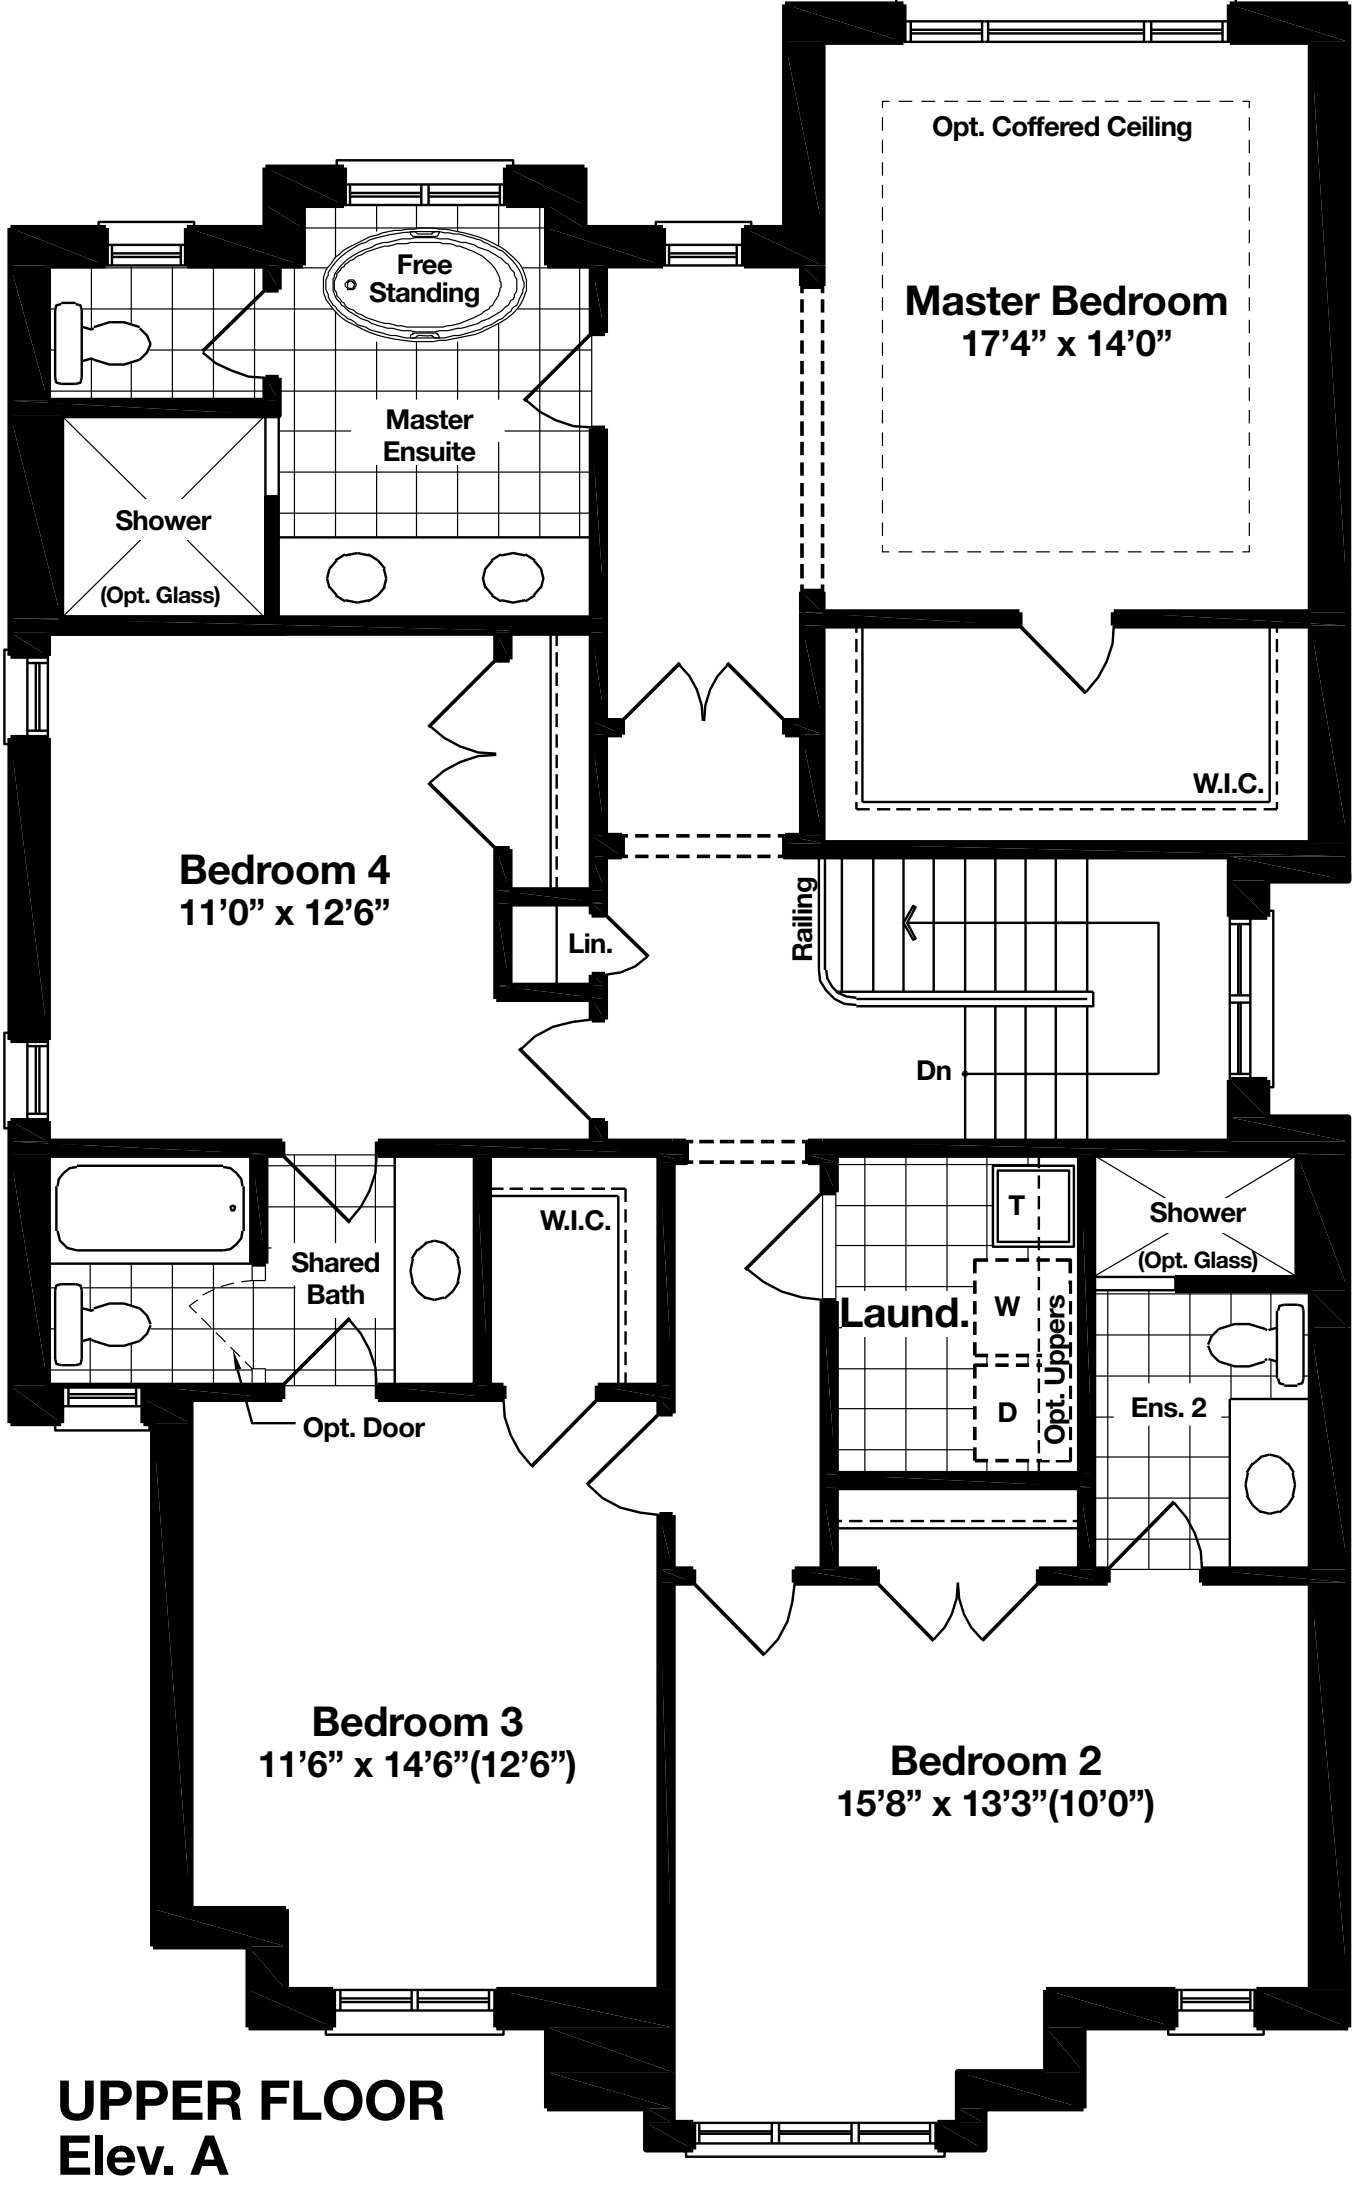

HAMPSHIRE
2,715 sq. ft.