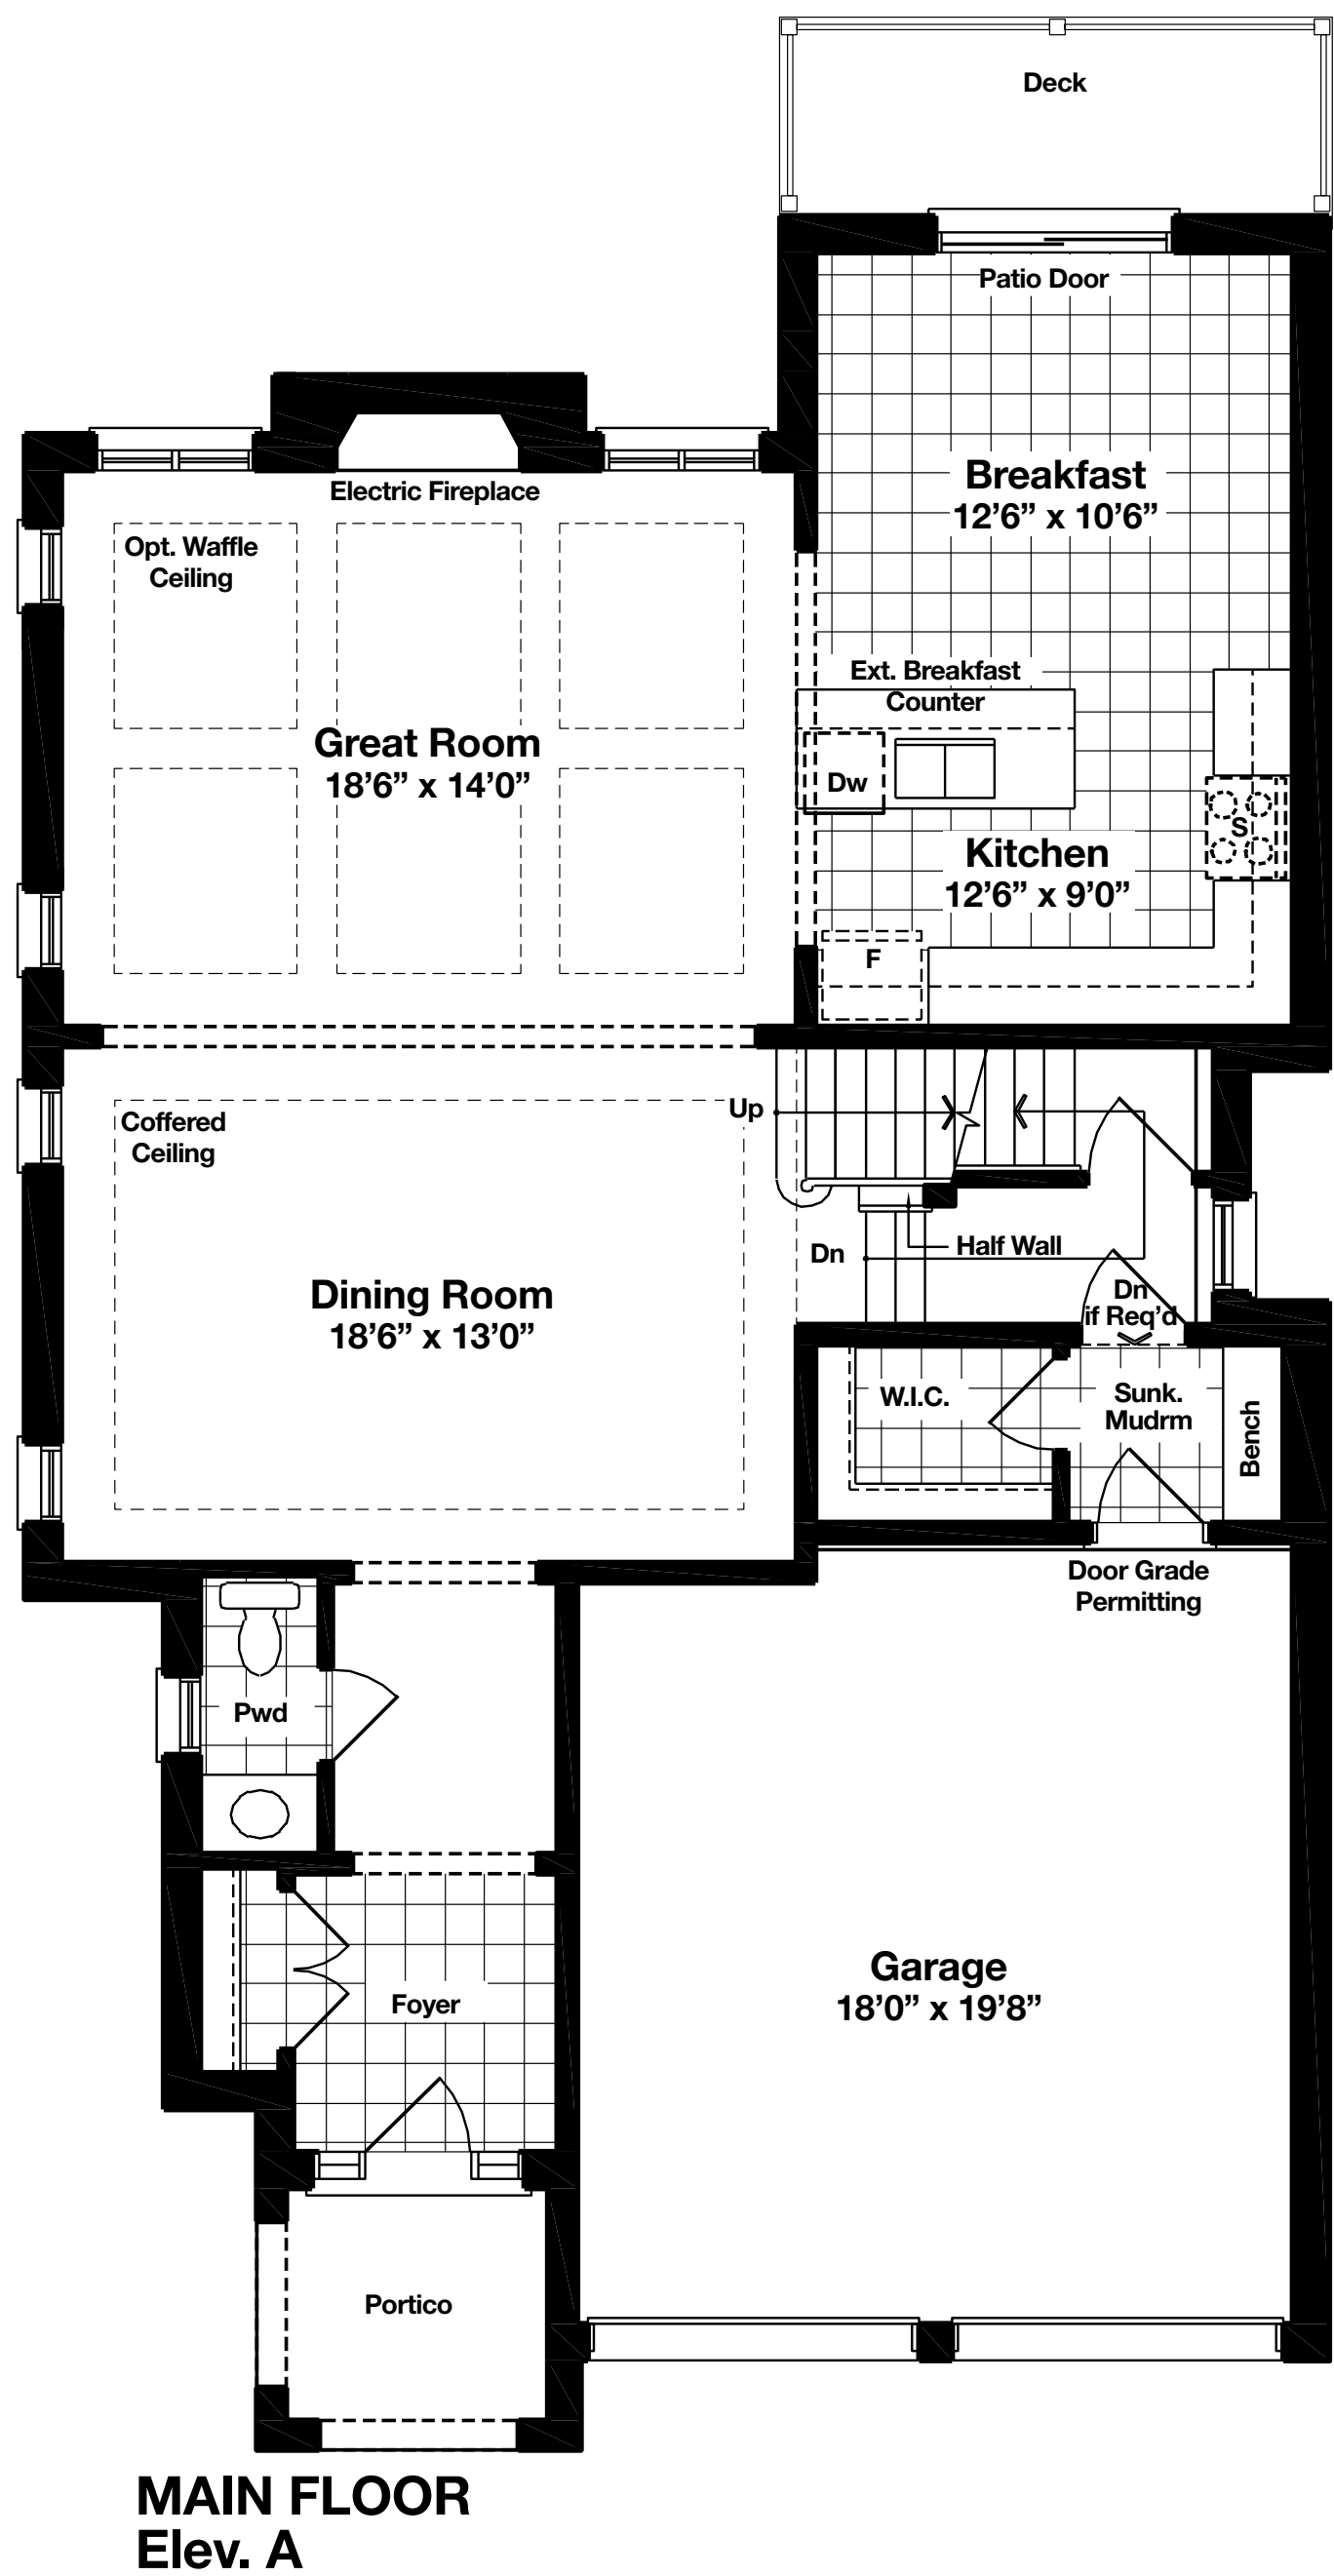

HAMPSHIRE
2,715 sq. ft.