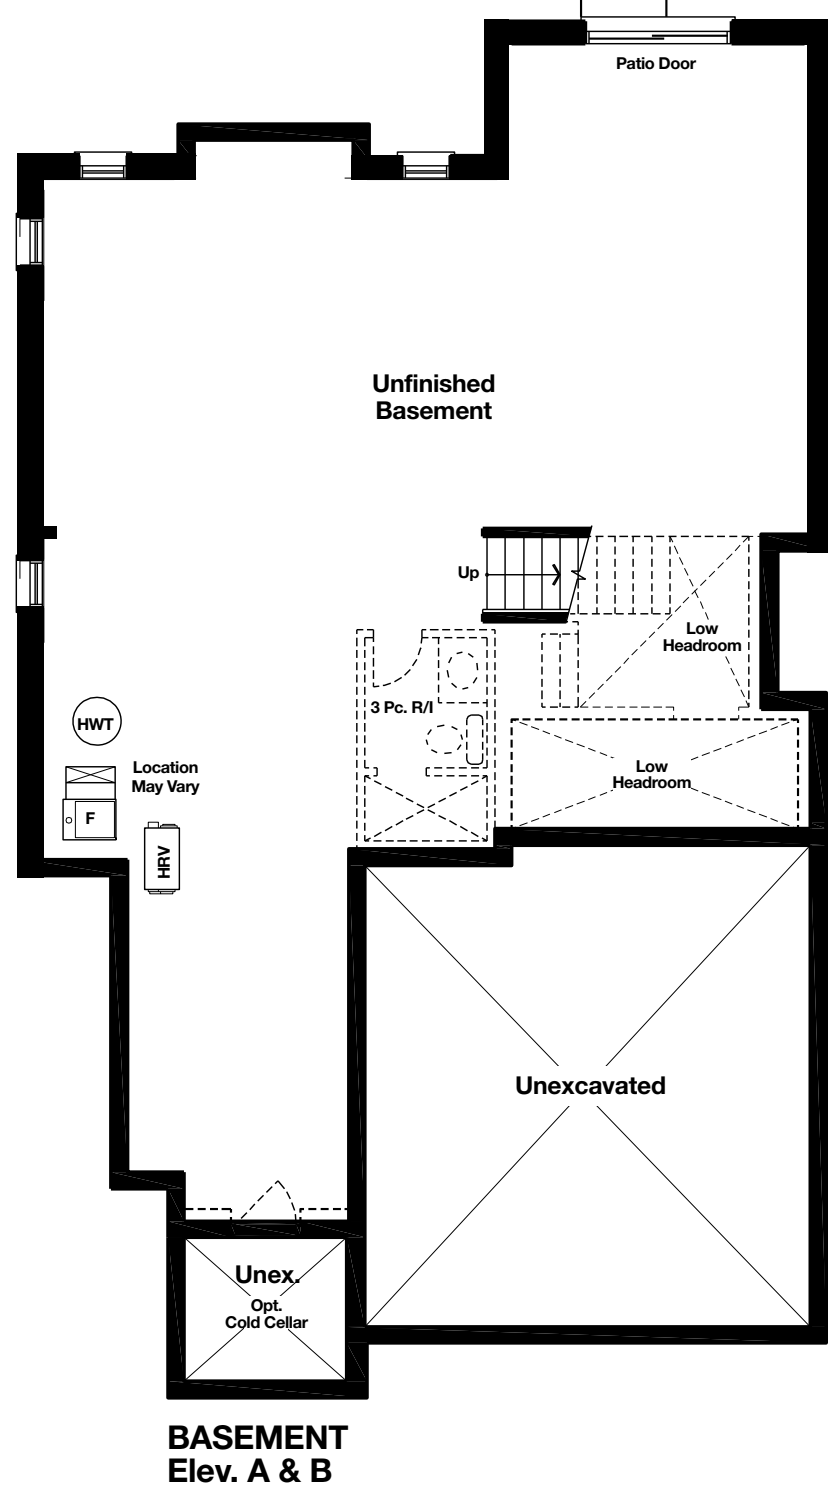

HAMPSHIRE
2,715 sq. ft.