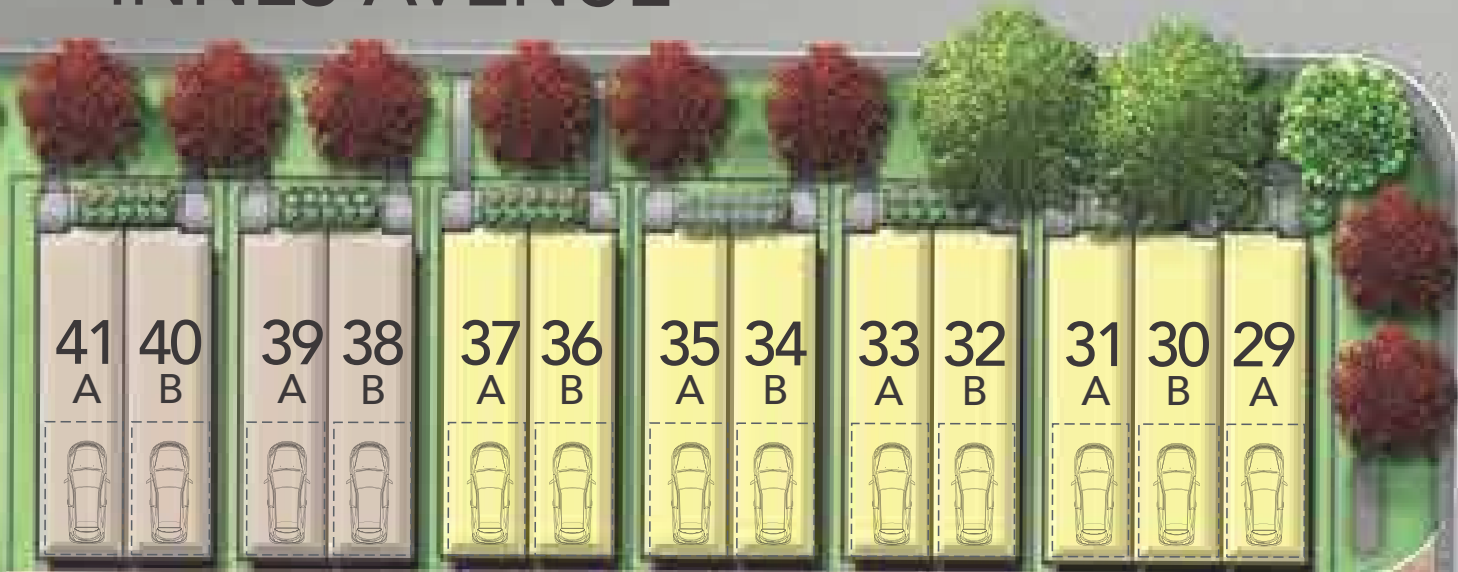

SITE PLAN

Existing Residential

INNES AVENUE

Parkette

MAILBOXES

MCROBERTS AVENUE

*Phase-1
SOLD OUT*

*Phase-1
SOLD OUT*

-  STRATA
-  CASA

**ST.
CLAIR
VILLAGE**

Artist's concept. All dimensions are approximate.